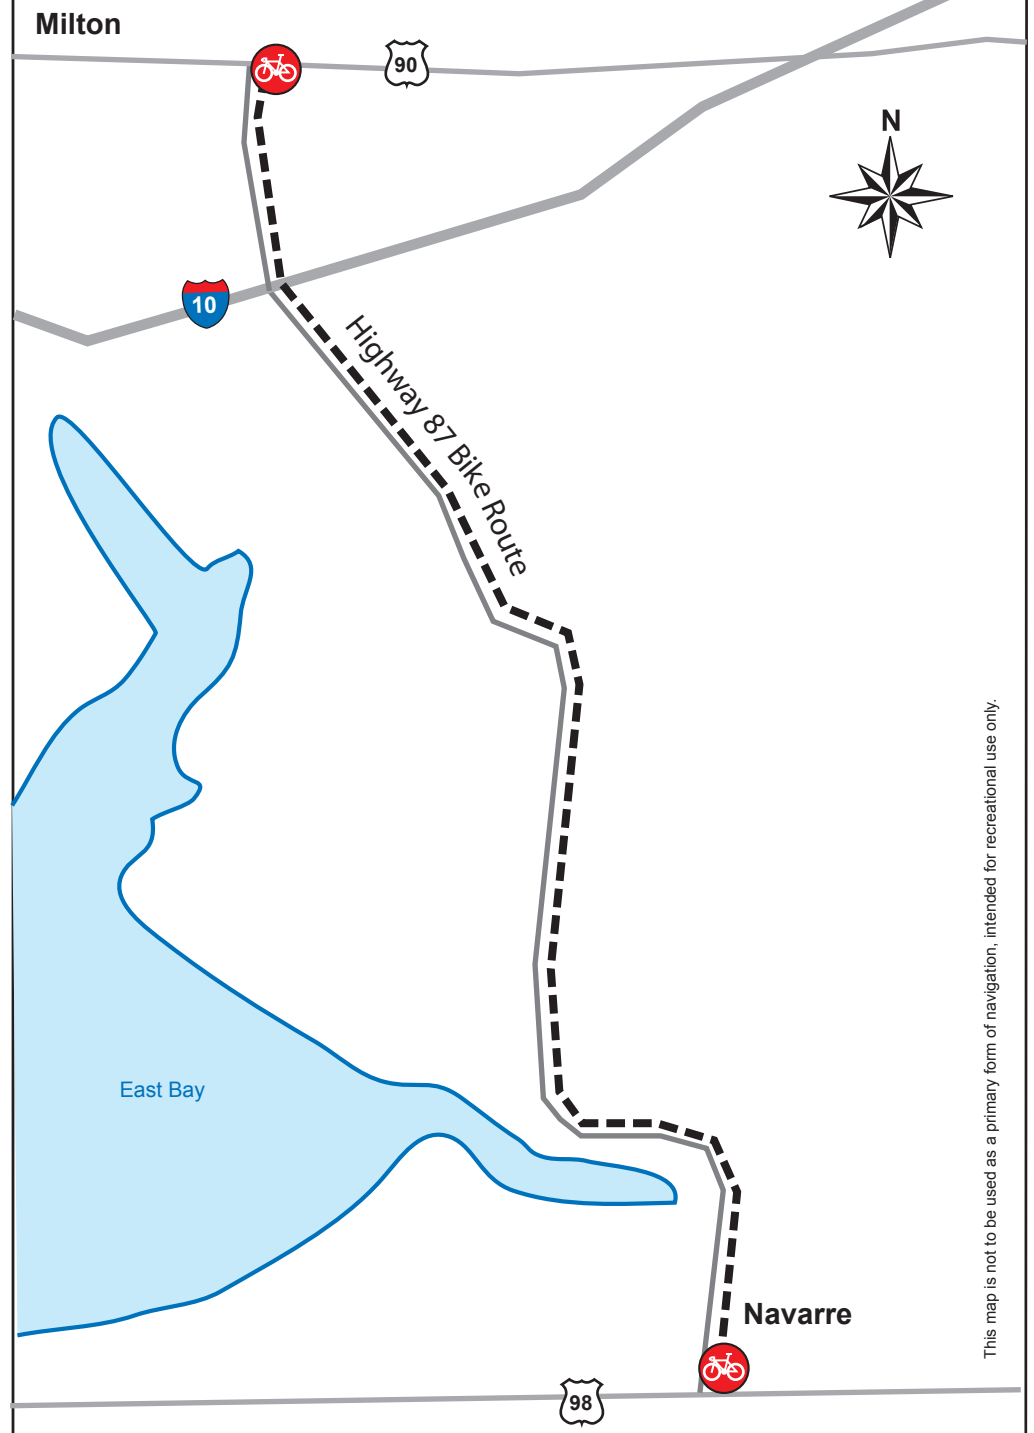

27. Highway 87 Bike Route

Legend

 Trailhead (Biking)

Trail Map

This map is not to be used as a primary form of navigation, intended for recreational use only.

Description

Biking • Bike Lane (Paved Shoulder)

This paved shoulder bike lane along highway 87 connects north and south Santa Rosa County: Navarre Beach in the South and Blackwater River State Forest in the North. Take your time and enjoy the many trails along the way.

Access/Directions:

???